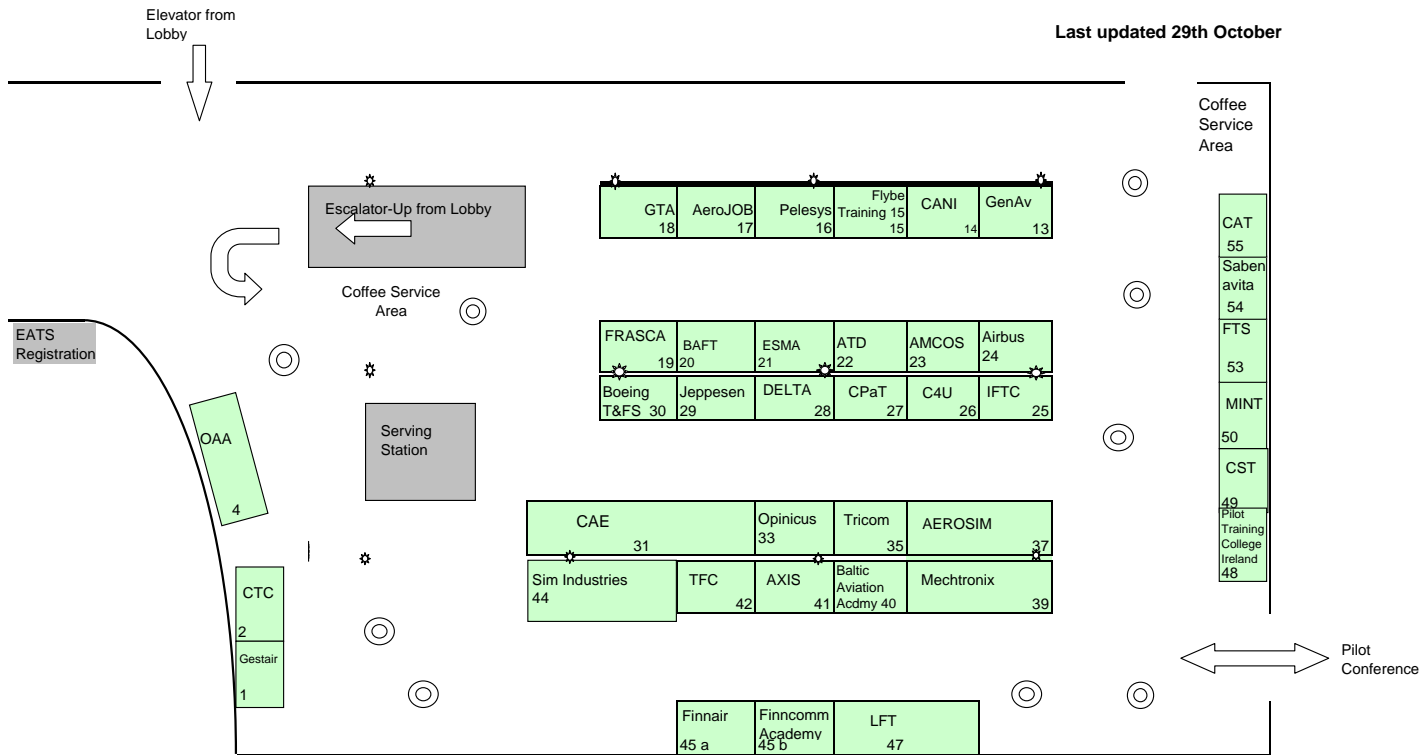

Last updated 29th October

PLEASE NOTE:
Boeing T&FS = Boeing Training and Flight Services
FTS = Flightline Training Services

EATS 2009 Floor Plan

NOT TO SCALE Booths are 2.4m x 3.0m unless otherwise indicated

Please note a height restriction of 2.9m applies over most of the floor area.

	Held		Seating & Eating Area
	Confirmed		Pillar
	Reserved Space		

Host Sponsor

Silver Sponsors

Bronze Sponsors