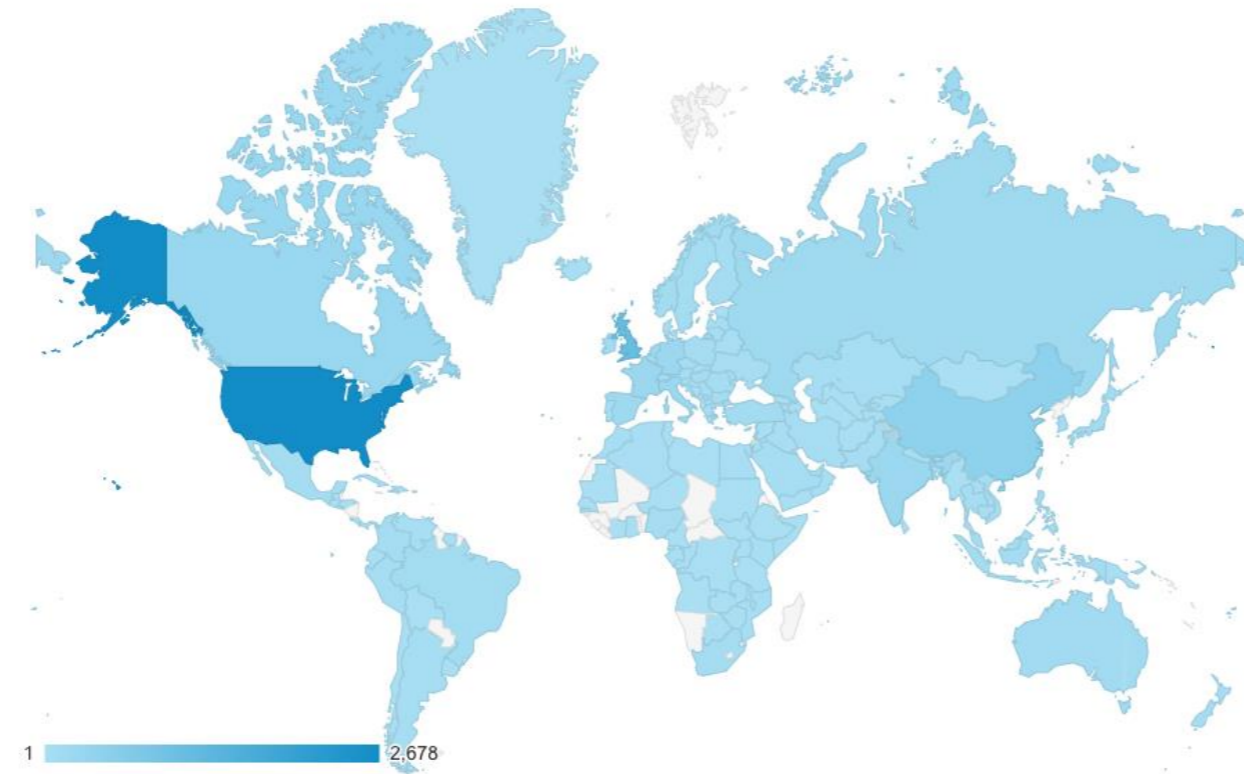

HalldaleGroup

Online Media Kit

Halldale.com – Website Overview

Website visitors - Top 50 countries

1. United States	26. Poland
2. United Kingdom	27. Philippines
3. China	28. Mexico
4. Canada	29. Finland
5. India	30. Hong Kong
6. Germany	31. Malaysia
7. France	32. Belgium
8. Italy	33. Israel
9. Spain	34. South Africa
10. Russia	35. Switzerland
11. Australia	36. Thailand
12. Netherlands	37. Taiwan
13. Singapore	38. Bangladesh
14. Turkey	39. Greece
15. Japan	40. Portugal
16. Norway	41. Argentina
17. Brazil	42. New Zealand
18. South Korea	43. Ukraine
19. (not set)	44. Bulgaria
20. Ireland	45. Hungary
21. Sweden	46. Peru
22. Indonesia	47. Austria
23. Nigeria	48. Kazakhstan
24. Colombia	49. Pakistan
25. United Arab Emirates	50. Vietnam

Website activity by Region

1. Americas	3,315 (37.45%)
2. Europe	3,076 (34.75%)
3. Asia	1,913 (21.61%)
4. Africa	283 (3.20%)
5. Oceania	178 (2.01%)
6. (not set)	87 (0.98%)

Device Overview

65% Desktop
32% mobile
3% tablet

- United States
- Germany
- Spain
- Japan
- Russia
- Brazil
- Taiwan
- Indonesia
- Denmark
- Ukraine
- United Kingdom
- France
- Ireland
- South Korea
- Sweden
- Israel
- South Africa
- Greece
- Saudi Arabia
- China
- India
- Italy
- Turkey
- Hong Kong
- New Zealand
- Pakistan
- Hungary
- Lithuania
- Canada
- Australia
- United Arab Emirates
- Philippines
- Belgium
- Malaysia
- Portugal
- Romania
- Bangladesh
- Nigeria
- Norway
- Netherlands
- Singapore
- Finland
- (not set)
- Switzerland
- Austria
- Thailand
- Qatar
- Iran

E-News distribution by Region

Analytics Overview

27,980 contacts – CAT
 23,718 contacts – MST
 32,047 contacts - SCT
 15.5%+ open rate per month
 1.3% CTR

Gender

Recipients Opens Clicks

14.9% Female
 85.1% Male
 0.0% Another Identity
 0.0% Unknown