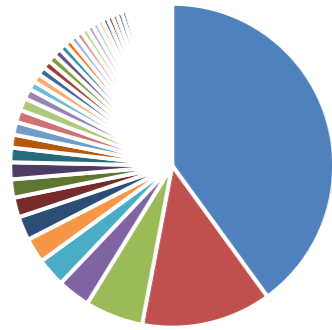

Halldale.com – E-News Overview

E-News distribution by country