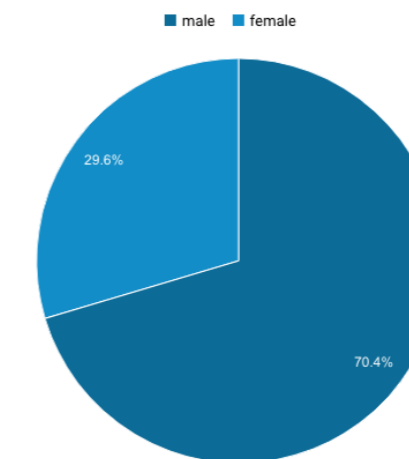

HalldaleGroup

Online Media Kit

Halldale.com – Website Overview

Website visitors - Top 50 countries

1. United States	26. Poland
2. United Kingdom	27. Philippines
3. China	28. Mexico
4. Canada	29. Finland
5. India	30. Hong Kong
6. Germany	31. Malaysia
7. France	32. Belgium
8. Italy	33. Israel
9. Spain	34. South Africa
10. Russia	35. Switzerland
11. Australia	36. Thailand
12. Netherlands	37. Taiwan
13. Singapore	38. Bangladesh
14. Turkey	39. Greece
15. Japan	40. Portugal
16. Norway	41. Argentina
17. Brazil	42. New Zealand
18. South Korea	43. Ukraine
19. (not set)	44. Bulgaria
20. Ireland	45. Hungary
21. Sweden	46. Peru
22. Indonesia	47. Austria
23. Nigeria	48. Kazakhstan
24. Colombia	49. Pakistan
25. United Arab Emirates	50. Vietnam

Website activity by Region

1. Americas	3,315 (37.45%)
2. Europe	3,076 (34.75%)
3. Asia	1,913 (21.61%)
4. Africa	283 (3.20%)
5. Oceania	178 (2.01%)
6. (not set)	87 (0.98%)

Device Overview

65% Desktop
32% mobile
3% tablet