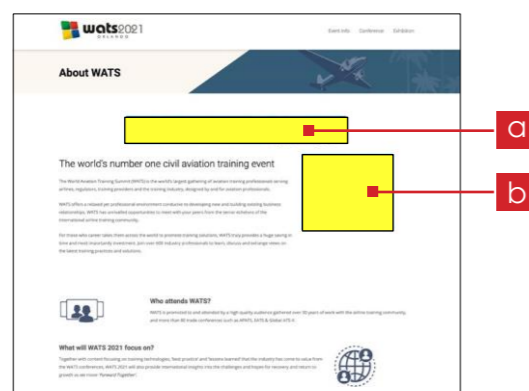

Digital Advertising Rates 2022

Website Advertising Rates (prices are per month)

	US$	Euro	UK£
Halldale.com Website			
Leaderboard Top (1)	3,380	2,990	2,600
Leaderboard Middle (2)	3,080	2,690	2,300
Leaderboard Bottom (3)	2,780	2,390	2,000
Right Rail (Medium Rectangle) - Top (4)	2,460	2,180	1,900
Right Rail (Medium Rectangle) - Middle (5)	2,260	1,980	1,700
Right Rail (Medium Rectangle) - Bottom (6)	2,220	1,960	1,710
Event Websites			
Leaderboard (a)	4,660	4,120	3,580
Medium Rectangle (b)	3,430	3,040	2,640
Additional rates			
Buyer's Guide Enhanced Listing	2,000		

Event website