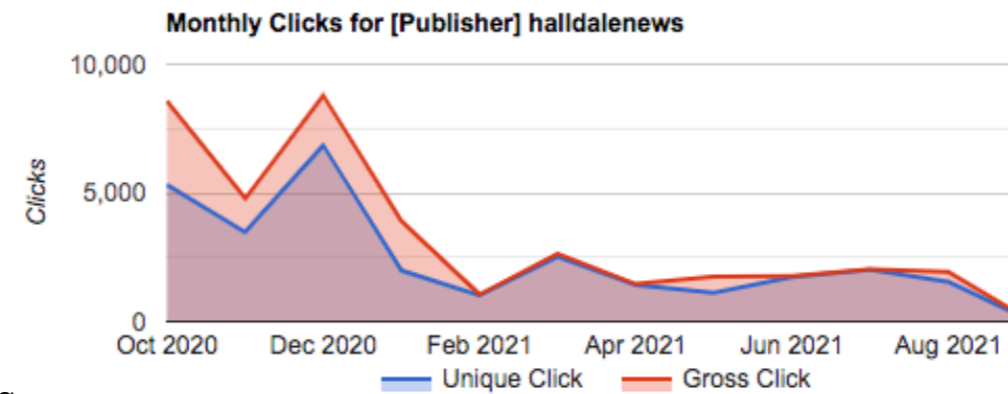

Halldale.com – E-News Overview

E-News distribution by country

- United States
- Germany
- Spain
- Japan
- Russia
- Brazil
- Taiwan
- Indonesia
- Denmark
- Ukraine
- United Kingdom
- France
- Ireland
- South Korea
- Sweden
- Israel
- South Africa
- Greece
- Saudi Arabia
- China
- India
- Italy
- Turkey
- Hong Kong
- New Zealand
- Pakistan
- Hungary
- Lithuania
- Canada
- Australia
- United Arab Emirates
- Philippines
- Belgium
- Malaysia
- Portugal
- Romania
- Bangladesh
- Nigeria
- Norway
- Netherlands
- Singapore
- Finland
- (not set)
- Switzerland
- Austria
- Thailand
- Qatar
- Iran

E-News distribution by Region