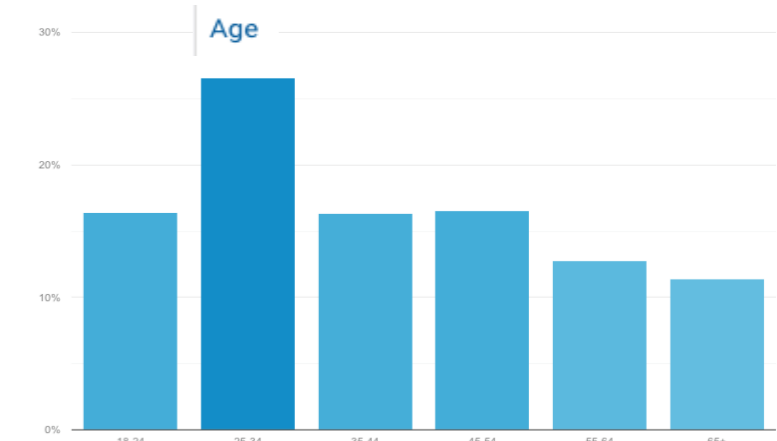

Website activity by Region

1. Americas	3,315 (37.45%)
2. Europe	3,076 (34.75%)
3. Asia	1,913 (21.61%)
4. Africa	283 (3.20%)
5. Oceania	178 (2.01%)
6. (not set)	87 (0.98%)

Device Overview

65% Desktop
32% mobile
3% tablet

Analytics Overview

12850 users per month
14000 sessions per month
23000 page views per month
00:01:54 average session duration

Talk to the team to find out how Halldale can support your marketing programme.