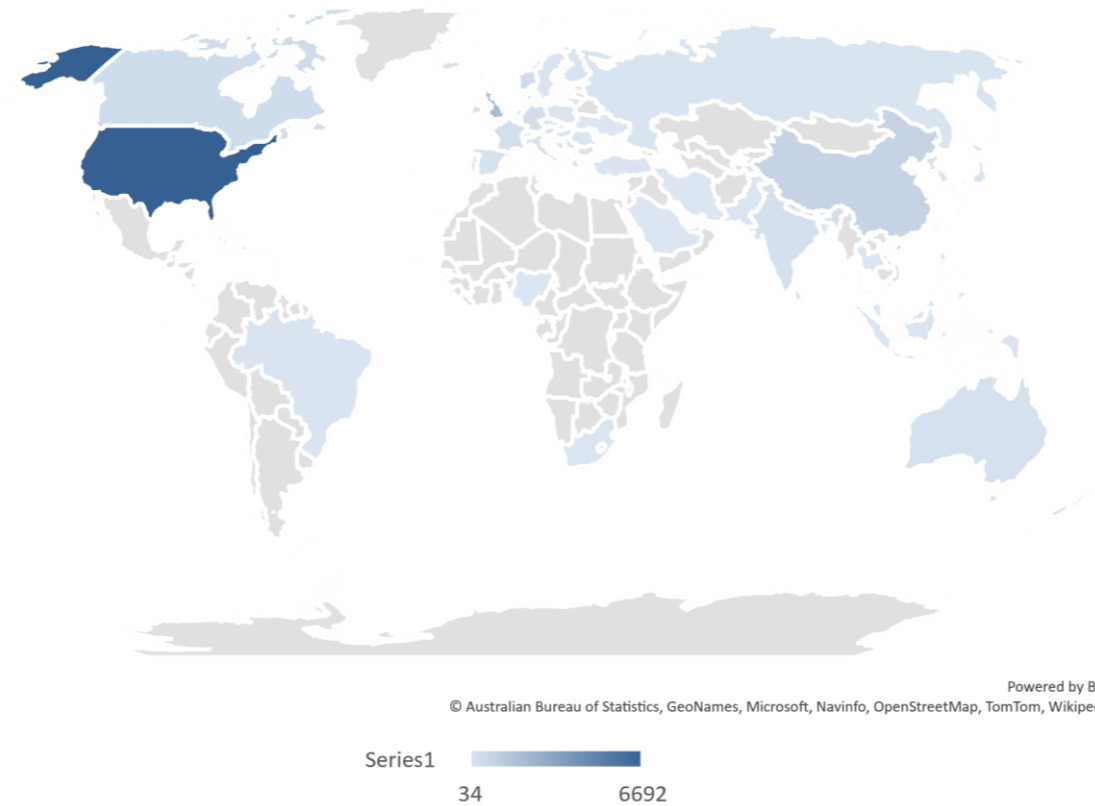

Halldale.com – E-News Overview

E-News distribution by country

- United States
- Germany
- Spain
- Japan
- Russia
- Brazil
- Taiwan
- Indonesia
- Denmark
- Ukraine
- United Kingdom
- France
- Ireland
- South Korea
- Sweden
- Israel
- South Africa
- Greece
- Saudi Arabia
- China
- India
- Italy
- Turkey
- Hong Kong
- New Zealand
- Pakistan
- Hungary
- Lithuania
- Canada
- Australia
- United Arab Emirates
- Philippines
- Belgium
- Malaysia
- Portugal
- Romania
- Bangladesh
- Nigeria
- Norway
- Netherlands
- Singapore
- Finland
- (not set)
- Switzerland
- Austria
- Thailand
- Qatar
- Iran

E-News distribution by Region