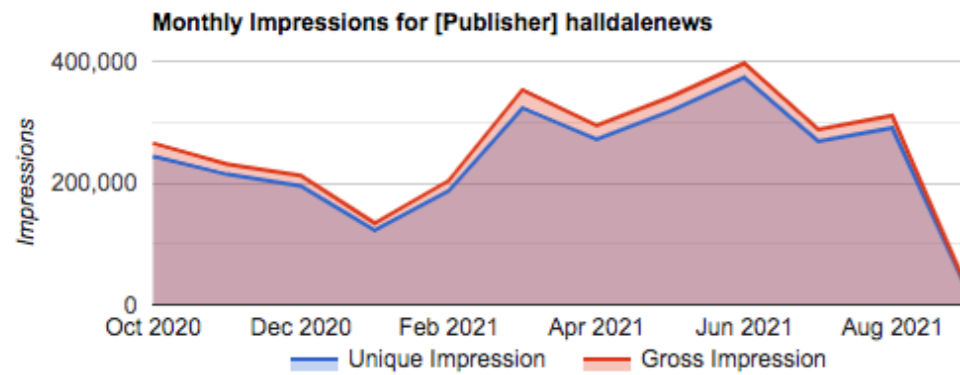

Halldale.com – E-News Overview

E-News distribution by country

- United States
- Germany
- Spain
- Japan
- Russia
- Brazil
- Taiwan
- Indonesia
- Denmark
- Ukraine
- United Kingdom
- France
- Ireland
- South Korea
- Sweden
- Israel
- South Africa
- Greece
- Saudi Arabia
- China
- India
- Italy
- Turkey
- Hong Kong
- New Zealand
- Pakistan
- Hungary
- Lithuania
- Canada
- Australia
- United Arab Emirates
- Philippines
- Belgium
- Malaysia
- Portugal
- Romania
- Bangladesh
- Nigeria
- Norway
- Netherlands
- Singapore
- Finland
- (not set)
- Switzerland
- Austria
- Thailand
- Qatar
- Iran

E-News distribution by Region