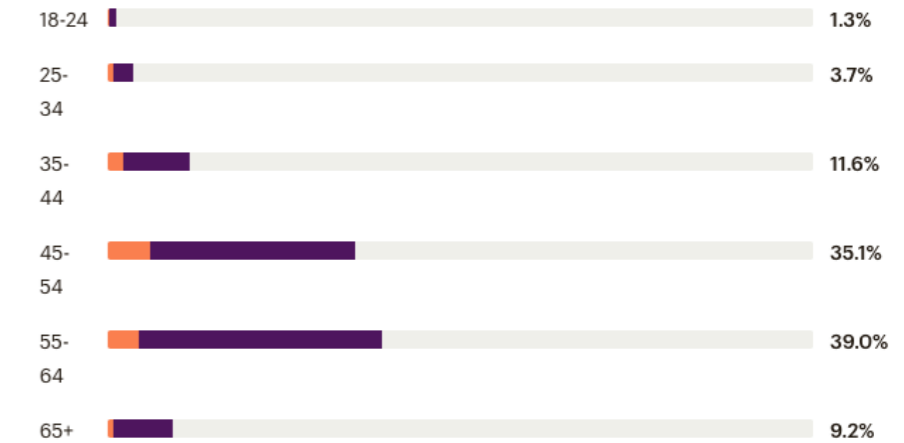

Age Range

Recipients Opens Clicks