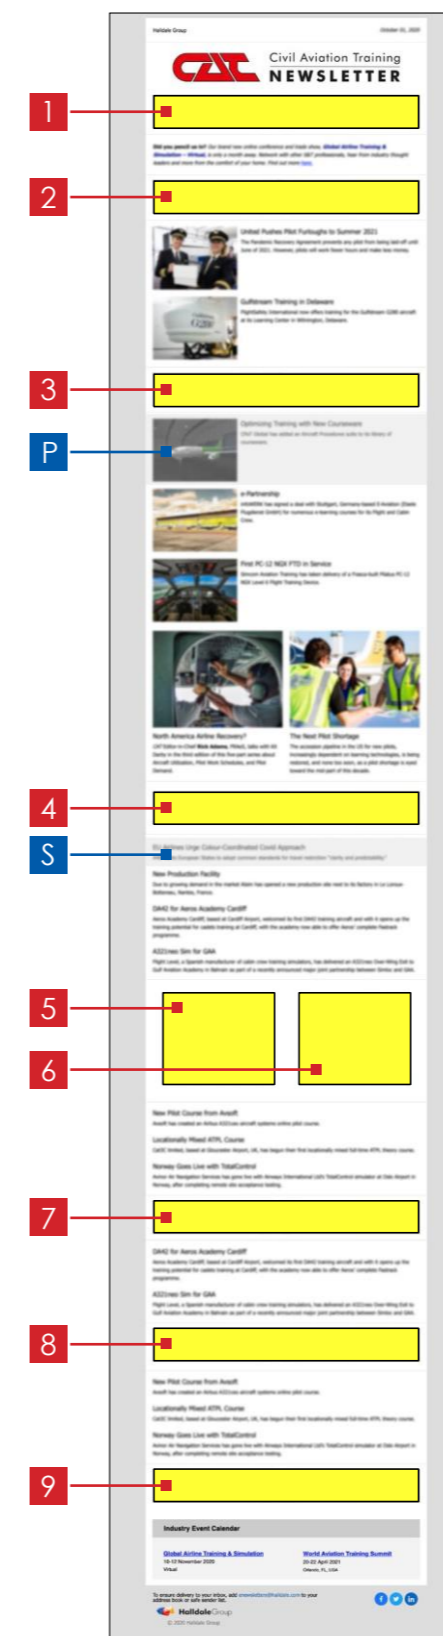

Newsletter

Newsletter Advertising Rates (prices are per month)

	US$	Euro	UK£
Banner 1	4160.00	3575.00	3080.00
Banner 2	3915.00	3365.00	2900.00
Banner 3	3355.00	2885.00	2485.00
Banner 4	3003.00	2585.00	2225.00
Medium Rectangle (left) 5	2775.00	2385.00	2055.00
Medium Rectangle (right) 6	2775.00	2385.00	2055.00
Banner 7	2255.00	1940.00	1670.00
Banner 8	2035.00	1745.80	1505.00
Banner 9	1830.00	1575.00	1355.00
Sponsored Content			
Premium (P)	4255.00	3655.00	3150.00
Standard (S)	4005.00	3440.00	2965.00
Video Placement	3445.00	2960.00	2550.00

Featured on home page premium charge of $1135/€975/£840

Advertising Specifications

- Website Leaderboard: 728 x 90 pixels and 320 x 50 pixels (for mobile device viewing)
- Website Medium Rectangle: 300 x 250 pixels
- Newsletter banner: 728 x 90 pixels
- Newsletter Medium Rectangle: 300 x 250 pixels

Have a chat with our sales consultancy team who will be pleased to discuss your individual advertising requirements.

Holly Foster
Email: holly.foster@halldale.com
Tel: +1 813 994 0191

Jeremy Humphreys
Email: jeremy.humphreys@halldale.com
Tel: +44 (0)1252 532009